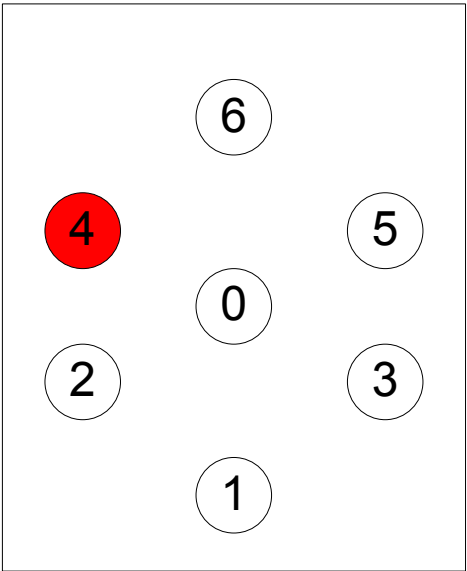

Suzuki GS550 Gearindicator with separate LEDs

Small mountingplate,
appr. The size of the
original 7-segment
display.

3mm RED LED with built
in resistor.
RS-Components 228-5528

Do NOT use green LEDs,
the filtered window will not
let it through

Neutral
Indicator